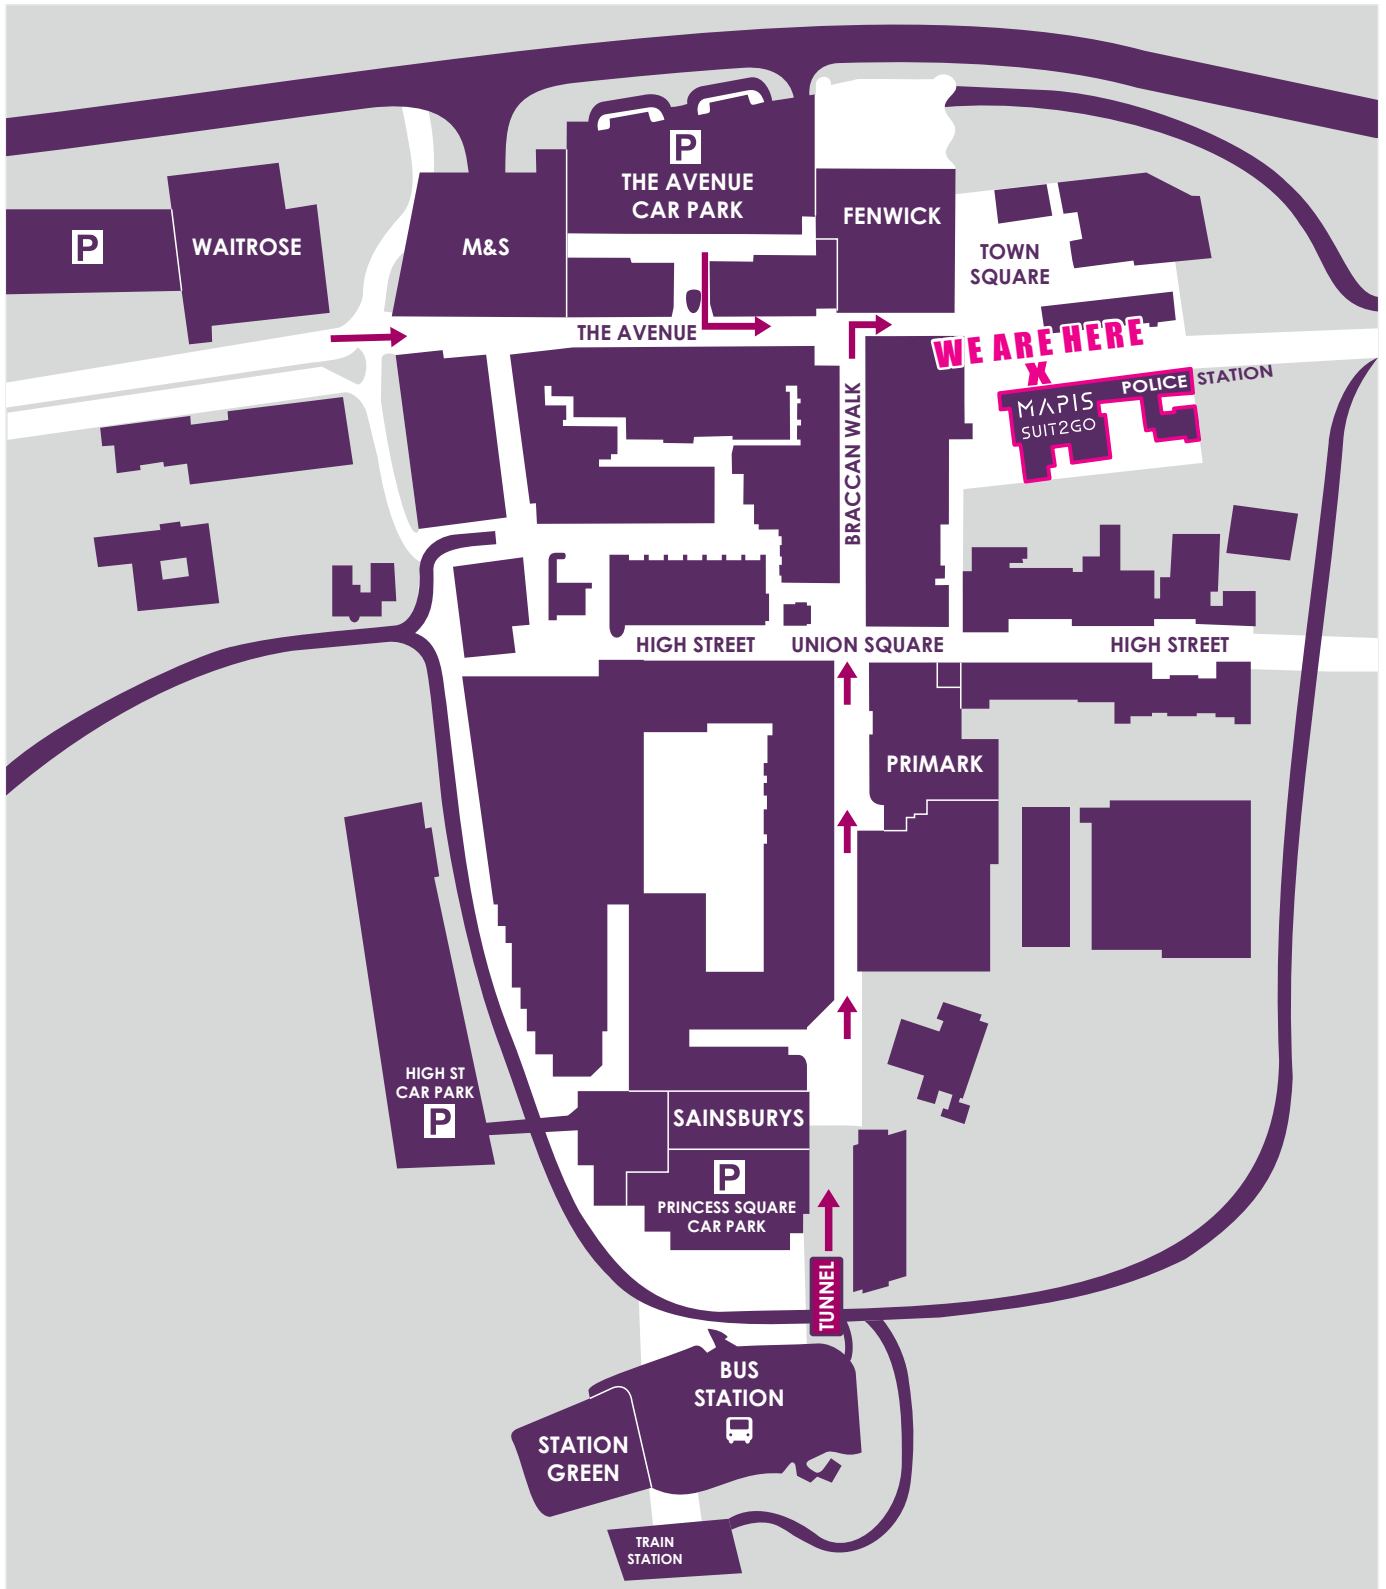

We are located in the Bracknell town centre, our full address:

Mapis CIC, First Floor, c/o Involve, The Court House,  
Broadway, Town Square, Bracknell, RG12 1AE

T: 01344 203007  
E: info@mapis.org.uk

**How to find us:**

We are located in the same building as the Police Station

**By car**

The closest car park is the Avenue Car Park, Millennium Way, Bracknell, RG12 1AP  
After leaving the car park, turn left, pass Fenwick Store and you will see us on the right hand side.

**By bus/train**

Use the tunnel behind the Bus Station, and follow Braccan Walk towards Fenwick Store;  
turn right, pass Fenwick Store and you will see us on the right hand side.

Please ring MAPIS bell for attention.